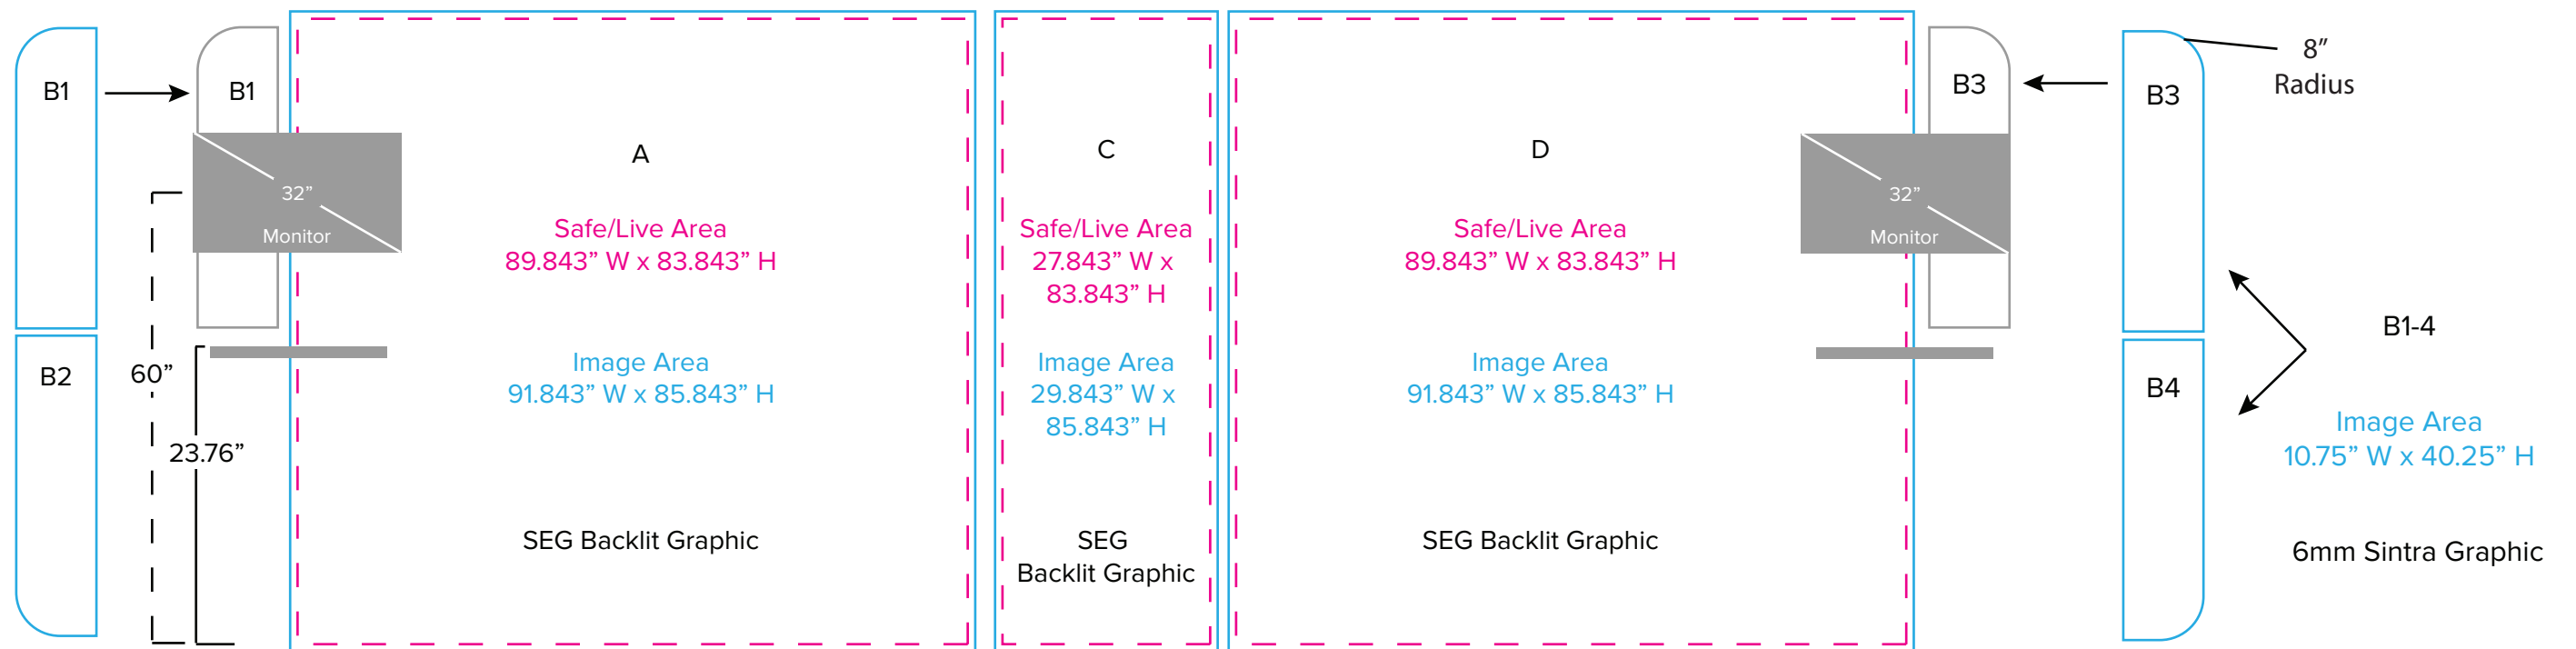

Graphic Template
 10 x 20 Inline Lighbox Exhibit
 Backlit SEG Graphics, Sintra Graphics

Display and Image Dimensions are 50% of Actual Size

Note:
 1/4" of graphic perimeter
 is hidden by extrusion

Note:
 1/4" of graphic perimeter
 is hidden by extrusion

NOTE: All Raster Art (jpg, tiff,psd, png, etc.) must be at least 100 dpi at print size.